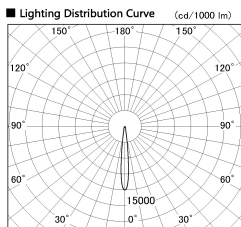

Item no. DD136-2615WB9027-R

Series Name: Cledy versa R-G
(DD136-AG-R)

White Reflector

Installation	Recessed mount
Type	Extra high-efficiency adjustable downlight : Antiglare
Fixture wattage	23W
Beam angle	12 deg
Color Temp.	2700K
CRI	Ra>90
Luminous	2044 lm
Body	Die-cast aluminum alloy
Body finish	N/A
Trim finish	Black
Reflector finish	White
IP Rate	IP20
Light source	COB module
Input Voltage	AC220~240V
Dimming Type	Non-Dimmable
Certificate	CE, CCC
Cut Hole	150mm