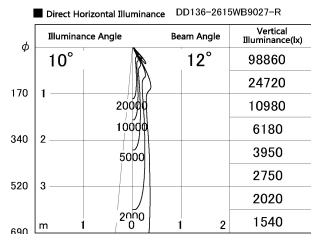

Item no. DD136-2615WB9027-R

Series Name: Cledy versa R-G
(DD136-AG-R)

White Reflector

Installation	Recessed mount
Type	Extra high-efficiency adjustable downlight : Antiglare
Fixture wattage	23W
Beam angle	12 deg
Color Temp.	2700K
CRI	Ra>90
Luminous	2044 lm
Body	Die-cast aluminum alloy
Body finish	N/A
Trim finish	Black
Reflector finish	White
IP Rate	IP20
Light source	COB module
Input Voltage	AC220~240V
Dimming Type	Non-Dimmable
Certificate	CE, CCC
Cut Hole	150mm