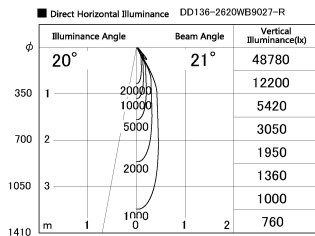

Item no. DD136-2620WB9027-R

Series Name: Cledy versa R-G  
(DD136-AG-R)

White Reflector

Installation	Recessed mount
Type	Extra high-efficiency adjustable downlight : Antiglare
Fixture wattage	23W
Beam angle	21 deg
Color Temp.	2700K
CRI	Ra>90
Luminous	2367 lm
Body	Die-cast aluminum alloy
Body finish	N/A
Trim finish	Black
Reflector finish	White
IP Rate	IP20
Light source	COB module
Input Voltage	AC220~240V
Dimming Type	Non-Dimmable
Certificate	CE, CCC
Cut Hole	150mm