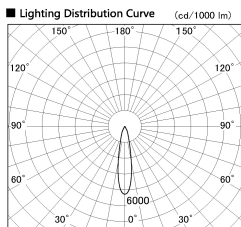

Item no. DD136-2620WB9027-R

Series Name: Cledy versa R-G  
(DD136-AG-R)

White Reflector

Installation	Recessed mount
Type	Extra high-efficiency adjustable downlight : Antiglare
Fixture wattage	23W
Beam angle	21 deg
Color Temp.	2700K
CRI	Ra>90
Luminous	2367 lm
Body	Die-cast aluminum alloy
Body finish	N/A
Trim finish	Black
Reflector finish	White
IP Rate	IP20
Light source	COB module
Input Voltage	AC220~240V
Dimming Type	Non-Dimmable
Certificate	CE, CCC
Cut Hole	150mm