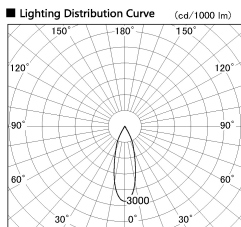

Item no. DD136-2630WB9027-R

Series Name: Cledy versa R-G
(DD136-AG-R)

White Reflector

Installation	Recessed mount
Type	Extra high-efficiency adjustable downlight : Antiglare
Fixture wattage	23W
Beam angle	31 deg
Color Temp.	2700K
CRI	Ra>90
Luminous	2357 lm
Body	Die-cast aluminum alloy
Body finish	N/A
Trim finish	Black
Reflector finish	White
IP Rate	IP20
Light source	COB module
Input Voltage	AC220~240V
Dimming Type	Non-Dimmable
Certificate	CE, CCC
Cut Hole	150mm