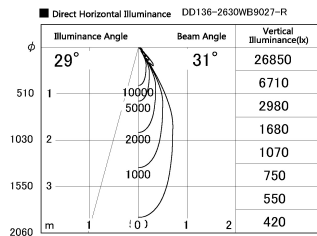

Item no. DD136-2630WB9027-R

Series Name: Cledy versa R-G
(DD136-AG-R)

White Reflector

Installation	Recessed mount
Type	Extra high-efficiency adjustable downlight : Antiglare
Fixture wattage	23W
Beam angle	31 deg
Color Temp.	2700K
CRI	Ra>90
Luminous	2357 lm
Body	Die-cast aluminum alloy
Body finish	N/A
Trim finish	Black
Reflector finish	White
IP Rate	IP20
Light source	COB module
Input Voltage	AC220~240V
Dimming Type	Non-Dimmable
Certificate	CE, CCC
Cut Hole	150mm