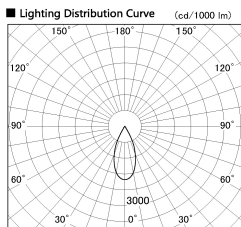

Item no. DD136-2640WB9027-R

Series Name: Cledy versa R-G  
(DD136-AG-R)

White Reflector

Installation	Recessed mount
Type	Extra high-efficiency adjustable downlight : Antiglare
Fixture wattage	23W
Beam angle	42 deg
Color Temp.	2700K
CRI	Ra>90
Luminous	2337 lm
Body	Die-cast aluminum alloy
Body finish	N/A
Trim finish	Black
Reflector finish	White
IP Rate	IP20
Light source	COB module
Input Voltage	AC220~240V
Dimming Type	Non-Dimmable
Certificate	CE, CCC
Cut Hole	150mm