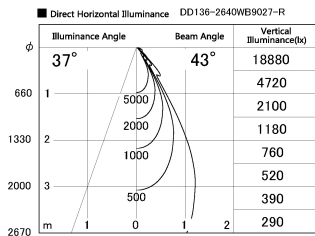

Item no. DD136-2640WB9027-R

Series Name: Cledy versa R-G  
(DD136-AG-R)

White Reflector

Installation	Recessed mount
Type	Extra high-efficiency adjustable downlight : Antiglare
Fixture wattage	23W
Beam angle	42 deg
Color Temp.	2700K
CRI	Ra>90
Luminous	2337 lm
Body	Die-cast aluminum alloy
Body finish	N/A
Trim finish	Black
Reflector finish	White
IP Rate	IP20
Light source	COB module
Input Voltage	AC220~240V
Dimming Type	Non-Dimmable
Certificate	CE, CCC
Cut Hole	150mm