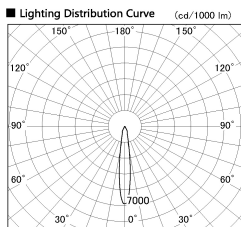

Item no. DD136-2515WB9027-R

Series Name: Cledy versa R-G
(DD136-AG-R)

White Reflector

Installation	Recessed mount
Type	Extra high-efficiency adjustable downlight : Antiglare
Fixture wattage	23W
Beam angle	14 deg
Color Temp.	2700K
CRI	Ra>90
Luminous	1919 lm
Body	Die-cast aluminum alloy
Body finish	N/A
Trim finish	Black
Reflector finish	White
IP Rate	IP20
Light source	COB module
Input Voltage	AC220~240V
Dimming Type	Non-Dimmable
Certificate	CE, CCC
Cut Hole	125mm