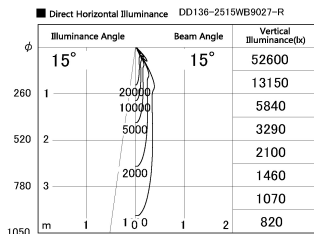

Item no. DD136-2515WB9027-R

Series Name: Cledy versa R-G
(DD136-AG-R)

White Reflector

Installation	Recessed mount
Type	Extra high-efficiency adjustable downlight : Antiglare
Fixture wattage	23W
Beam angle	14 deg
Color Temp.	2700K
CRI	Ra>90
Luminous	1919 lm
Body	Die-cast aluminum alloy
Body finish	N/A
Trim finish	Black
Reflector finish	White
IP Rate	IP20
Light source	COB module
Input Voltage	AC220~240V
Dimming Type	Non-Dimmable
Certificate	CE, CCC
Cut Hole	125mm