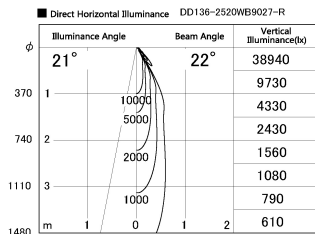

Item no. DD136-2520WB9027-R

Series Name: Cledy versa R-G
(DD136-AG-R)

White Reflector

Installation	Recessed mount
Type	Extra high-efficiency adjustable downlight : Antiglare
Fixture wattage	23W
Beam angle	21 deg
Color Temp.	2700K
CRI	Ra>90
Luminous	2133 lm
Body	Die-cast aluminum alloy
Body finish	N/A
Trim finish	Black
Reflector finish	White
IP Rate	IP20
Light source	COB module
Input Voltage	AC220~240V
Dimming Type	Non-Dimmable
Certificate	CE, CCC
Cut Hole	125mm