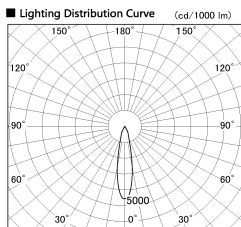

Item no. DD136-2520WB9027-R

Series Name: Cledy versa R-G
(DD136-AG-R)

White Reflector

Installation	Recessed mount
Type	Extra high-efficiency adjustable downlight : Antiglare
Fixture wattage	23W
Beam angle	21 deg
Color Temp.	2700K
CRI	Ra>90
Luminous	2133 lm
Body	Die-cast aluminum alloy
Body finish	N/A
Trim finish	Black
Reflector finish	White
IP Rate	IP20
Light source	COB module
Input Voltage	AC220~240V
Dimming Type	Non-Dimmable
Certificate	CE, CCC
Cut Hole	125mm