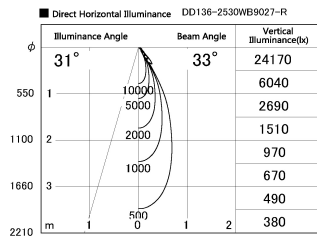

Item no. DD136-2530WB9027-R

Series Name: Cledy versa R-G  
(DD136-AG-R)

White Reflector

Installation	Recessed mount
Type	Extra high-efficiency adjustable downlight : Antiglare
Fixture wattage	23W
Beam angle	32 deg
Color Temp.	2700K
CRI	Ra>90
Luminous	2179 lm
Body	Die-cast aluminum alloy
Body finish	N/A
Trim finish	Black
Reflector finish	White
IP Rate	IP20
Light source	COB module
Input Voltage	AC220~240V
Dimming Type	Non-Dimmable
Certificate	CE, CCC
Cut Hole	125mm