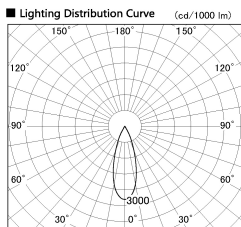

Item no. DD136-2530WB9027-R

Series Name: Cledy versa R-G  
(DD136-AG-R)

White Reflector

Installation	Recessed mount
Type	Extra high-efficiency adjustable downlight : Antiglare
Fixture wattage	23W
Beam angle	32 deg
Color Temp.	2700K
CRI	Ra>90
Luminous	2179 lm
Body	Die-cast aluminum alloy
Body finish	N/A
Trim finish	Black
Reflector finish	White
IP Rate	IP20
Light source	COB module
Input Voltage	AC220~240V
Dimming Type	Non-Dimmable
Certificate	CE, CCC
Cut Hole	125mm