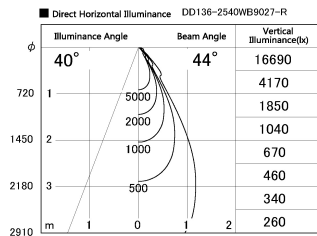

Item no. DD136-2540WB9027-R

Series Name: Cledy versa R-G
(DD136-AG-R)

White Reflector

Installation	Recessed mount
Type	Extra high-efficiency adjustable downlight : Antiglare
Fixture wattage	23W
Beam angle	43 deg
Color Temp.	2700K
CRI	Ra>90
Luminous	2221 lm
Body	Die-cast aluminum alloy
Body finish	N/A
Trim finish	Black
Reflector finish	White
IP Rate	IP20
Light source	COB module
Input Voltage	AC220~240V
Dimming Type	Non-Dimmable
Certificate	CE, CCC
Cut Hole	125mm