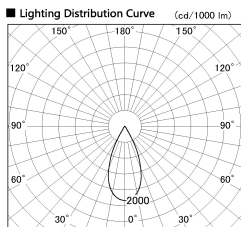

Item no. DD136-2540WB9027-R

Series Name: Cledy versa R-G
(DD136-AG-R)

White Reflector

Installation	Recessed mount
Type	Extra high-efficiency adjustable downlight : Antiglare
Fixture wattage	23W
Beam angle	43 deg
Color Temp.	2700K
CRI	Ra>90
Luminous	2221 lm
Body	Die-cast aluminum alloy
Body finish	N/A
Trim finish	Black
Reflector finish	White
IP Rate	IP20
Light source	COB module
Input Voltage	AC220~240V
Dimming Type	Non-Dimmable
Certificate	CE, CCC
Cut Hole	125mm