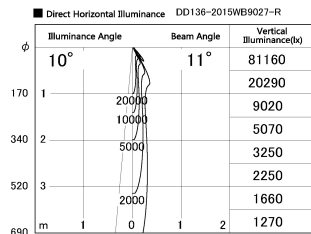

Item no. DD136-2015WB9027-R

Series Name: Cledy versa R-G
(DD136-AG-R)

White Reflector

Installation	Recessed mount
Type	Extra high-efficiency adjustable downlight : Antiglare
Fixture wattage	20W
Beam angle	12 deg
Color Temp.	2700K
CRI	Ra>90
Luminous	1599 lm
Body	Die-cast aluminum alloy
Body finish	N/A
Trim finish	Black
Reflector finish	White
IP Rate	IP20
Light source	COB module
Input Voltage	AC220~240V
Dimming Type	Non-Dimmable
Certificate	CE, CCC
Cut Hole	125mm