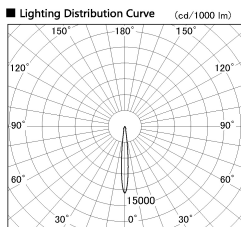

Item no. DD136-2015WB9027-R

Series Name: Cledy versa R-G
(DD136-AG-R)

White Reflector

Installation	Recessed mount
Type	Extra high-efficiency adjustable downlight : Antiglare
Fixture wattage	20W
Beam angle	12 deg
Color Temp.	2700K
CRI	Ra>90
Luminous	1599 lm
Body	Die-cast aluminum alloy
Body finish	N/A
Trim finish	Black
Reflector finish	White
IP Rate	IP20
Light source	COB module
Input Voltage	AC220~240V
Dimming Type	Non-Dimmable
Certificate	CE, CCC
Cut Hole	125mm