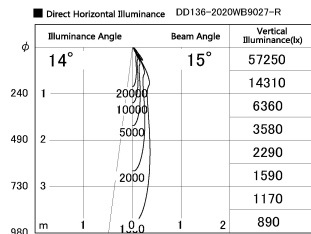

Item no. DD136-2020WB9027-R

Series Name: Cledy versa R-G
(DD136-AG-R)

White Reflector

Installation	Recessed mount
Type	Extra high-efficiency adjustable downlight : Antiglare
Fixture wattage	20W
Beam angle	15 deg
Color Temp.	2700K
CRI	Ra>90
Luminous	1750 lm
Body	Die-cast aluminum alloy
Body finish	N/A
Trim finish	Black
Reflector finish	White
IP Rate	IP20
Light source	COB module
Input Voltage	AC220~240V
Dimming Type	Non-Dimmable
Certificate	CE, CCC
Cut Hole	125mm