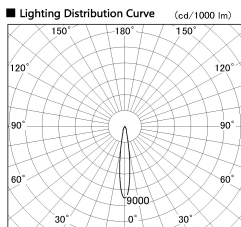

Item no. DD136-2020WB9027-R

Series Name: Cledy versa R-G
(DD136-AG-R)

White Reflector

Installation	Recessed mount
Type	Extra high-efficiency adjustable downlight : Antiglare
Fixture wattage	20W
Beam angle	15 deg
Color Temp.	2700K
CRI	Ra>90
Luminous	1750 lm
Body	Die-cast aluminum alloy
Body finish	N/A
Trim finish	Black
Reflector finish	White
IP Rate	IP20
Light source	COB module
Input Voltage	AC220~240V
Dimming Type	Non-Dimmable
Certificate	CE, CCC
Cut Hole	125mm