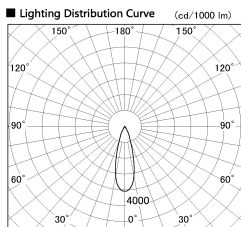

Item no. DD136-2030WB9027-R

Series Name: Cledy versa R-G
(DD136-AG-R)

White Reflector

Installation	Recessed mount
Type	Extra high-efficiency adjustable downlight : Antiglare
Fixture wattage	20W
Beam angle	28 deg
Color Temp.	2700K
CRI	Ra>90
Luminous	1807 lm
Body	Die-cast aluminum alloy
Body finish	N/A
Trim finish	Black
Reflector finish	White
IP Rate	IP20
Light source	COB module
Input Voltage	AC220~240V
Dimming Type	Non-Dimmable
Certificate	CE, CCC
Cut Hole	125mm