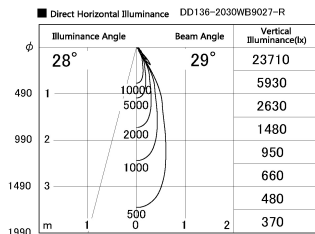

Item no. DD136-2030WB9027-R

Series Name: Cledy versa R-G
(DD136-AG-R)

White Reflector

Installation	Recessed mount
Type	Extra high-efficiency adjustable downlight : Antiglare
Fixture wattage	20W
Beam angle	28 deg
Color Temp.	2700K
CRI	Ra>90
Luminous	1807 lm
Body	Die-cast aluminum alloy
Body finish	N/A
Trim finish	Black
Reflector finish	White
IP Rate	IP20
Light source	COB module
Input Voltage	AC220~240V
Dimming Type	Non-Dimmable
Certificate	CE, CCC
Cut Hole	125mm