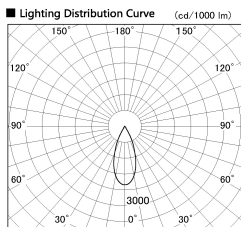

Item no. DD136-2040WB9027-R

Series Name: Cledy versa R-G  
(DD136-AG-R)

White Reflector

Installation	Recessed mount
Type	Extra high-efficiency adjustable downlight : Antiglare
Fixture wattage	20W
Beam angle	37 deg
Color Temp.	2700K
CRI	Ra>90
Luminous	1832 lm
Body	Die-cast aluminum alloy
Body finish	N/A
Trim finish	Black
Reflector finish	White
IP Rate	IP20
Light source	COB module
Input Voltage	AC220~240V
Dimming Type	Non-Dimmable
Certificate	CE, CCC
Cut Hole	125mm