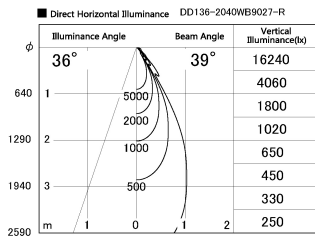

Item no. DD136-2040WB9027-R

Series Name: Cledy versa R-G  
(DD136-AG-R)

White Reflector

Installation	Recessed mount
Type	Extra high-efficiency adjustable downlight : Antiglare
Fixture wattage	20W
Beam angle	37 deg
Color Temp.	2700K
CRI	Ra>90
Luminous	1832 lm
Body	Die-cast aluminum alloy
Body finish	N/A
Trim finish	Black
Reflector finish	White
IP Rate	IP20
Light source	COB module
Input Voltage	AC220~240V
Dimming Type	Non-Dimmable
Certificate	CE, CCC
Cut Hole	125mm