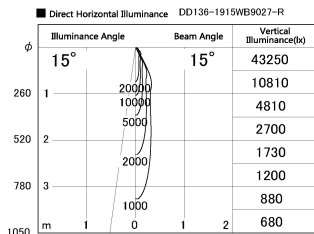

Item no. DD136-1915WB9027-R

Series Name: Cledy versa R-G
(DD136-AG-R)

White Reflector

Installation	Recessed mount
Type	Extra high-efficiency adjustable downlight : Antiglare
Fixture wattage	18.6W
Beam angle	15 deg
Color Temp.	2700K
CRI	Ra>90
Luminous	1431 lm
Body	Die-cast aluminum alloy
Body finish	N/A
Trim finish	Black
Reflector finish	White
IP Rate	IP20
Light source	COB module
Input Voltage	AC220~240V
Dimming Type	Non-Dimmable
Certificate	CE, CCC
Cut Hole	100mm