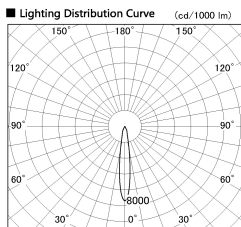

Item no. DD136-1915WB9027-R

Series Name: Cledy versa R-G
(DD136-AG-R)

White Reflector

Installation	Recessed mount
Type	Extra high-efficiency adjustable downlight : Antiglare
Fixture wattage	18.6W
Beam angle	15 deg
Color Temp.	2700K
CRI	Ra>90
Luminous	1431 lm
Body	Die-cast aluminum alloy
Body finish	N/A
Trim finish	Black
Reflector finish	White
IP Rate	IP20
Light source	COB module
Input Voltage	AC220~240V
Dimming Type	Non-Dimmable
Certificate	CE, CCC
Cut Hole	100mm