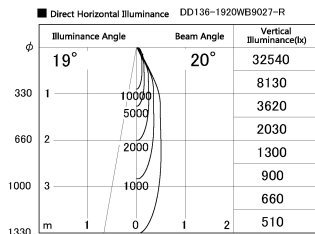

Item no. DD136-1920WB9027-R

Series Name: Cledy versa R-G
(DD136-AG-R)

White Reflector

Installation	Recessed mount
Type	Extra high-efficiency adjustable downlight : Antiglare
Fixture wattage	18.6W
Beam angle	19 deg
Color Temp.	2700K
CRI	Ra>90
Luminous	1491 lm
Body	Die-cast aluminum alloy
Body finish	N/A
Trim finish	Black
Reflector finish	White
IP Rate	IP20
Light source	COB module
Input Voltage	AC220~240V
Dimming Type	Non-Dimmable
Certificate	CE, CCC
Cut Hole	100mm