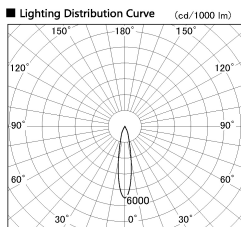

Item no. DD136-1920WB9027-R

Series Name: Cledy versa R-G
(DD136-AG-R)

White Reflector

Installation	Recessed mount
Type	Extra high-efficiency adjustable downlight : Antiglare
Fixture wattage	18.6W
Beam angle	19 deg
Color Temp.	2700K
CRI	Ra>90
Luminous	1491 lm
Body	Die-cast aluminum alloy
Body finish	N/A
Trim finish	Black
Reflector finish	White
IP Rate	IP20
Light source	COB module
Input Voltage	AC220~240V
Dimming Type	Non-Dimmable
Certificate	CE, CCC
Cut Hole	100mm