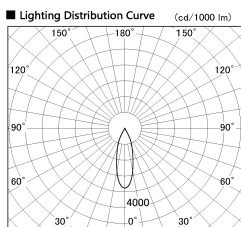

Item no. DD136-1930WB9027-R

Series Name: Cledy versa R-G
(DD136-AG-R)

White Reflector

| | |
|------------------|--|
| Installation | Recessed mount |
| Type | Extra high-efficiency adjustable downlight : Antiglare |
| Fixture wattage | 18.6W |
| Beam angle | 29 deg |
| Color Temp. | 2700K |
| CRI | Ra>90 |
| Luminous | 1588 lm |
| Body | Die-cast aluminum alloy |
| Body finish | N/A |
| Trim finish | Black |
| Reflector finish | White |
| IP Rate | IP20 |
| Light source | COB module |
| Input Voltage | AC220~240V |
| Dimming Type | Non-Dimmable |
| Certificate | CE, CCC |
| Cut Hole | 100mm |