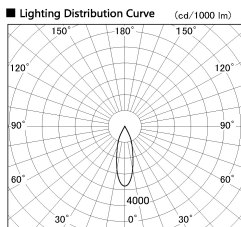

Item no. DD136-1930WB9027-R

Series Name: Cledy versa R-G
(DD136-AG-R)

White Reflector

Installation	Recessed mount
Type	Extra high-efficiency adjustable downlight : Antiglare
Fixture wattage	18.6W
Beam angle	29 deg
Color Temp.	2700K
CRI	Ra>90
Luminous	1588 lm
Body	Die-cast aluminum alloy
Body finish	N/A
Trim finish	Black
Reflector finish	White
IP Rate	IP20
Light source	COB module
Input Voltage	AC220~240V
Dimming Type	Non-Dimmable
Certificate	CE, CCC
Cut Hole	100mm