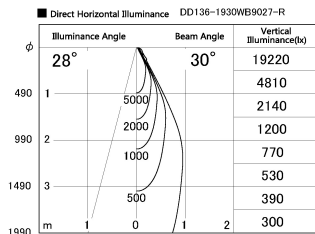

Item no. DD136-1930WB9027-R

Series Name: Cledy versa R-G
(DD136-AG-R)

White Reflector

Installation	Recessed mount
Type	Extra high-efficiency adjustable downlight : Antiglare
Fixture wattage	18.6W
Beam angle	29 deg
Color Temp.	2700K
CRI	Ra>90
Luminous	1588 lm
Body	Die-cast aluminum alloy
Body finish	N/A
Trim finish	Black
Reflector finish	White
IP Rate	IP20
Light source	COB module
Input Voltage	AC220~240V
Dimming Type	Non-Dimmable
Certificate	CE, CCC
Cut Hole	100mm