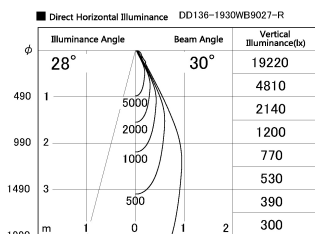

Item no. DD136-1930WB9027-R

Series Name: Cledy versa R-G
(DD136-AG-R)

White Reflector

| | |
|------------------|--|
| Installation | Recessed mount |
| Type | Extra high-efficiency adjustable downlight : Antiglare |
| Fixture wattage | 18.6W |
| Beam angle | 29 deg |
| Color Temp. | 2700K |
| CRI | Ra>90 |
| Luminous | 1588 lm |
| Body | Die-cast aluminum alloy |
| Body finish | N/A |
| Trim finish | Black |
| Reflector finish | White |
| IP Rate | IP20 |
| Light source | COB module |
| Input Voltage | AC220~240V |
| Dimming Type | Non-Dimmable |
| Certificate | CE, CCC |
| Cut Hole | 100mm |