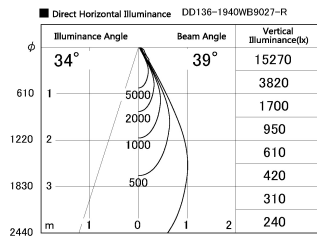

Item no. DD136-1940WB9027-R

Series Name: Cledy versa R-G
(DD136-AG-R)

White Reflector

Installation	Recessed mount
Type	Extra high-efficiency adjustable downlight : Antiglare
Fixture wattage	18.6W
Beam angle	40 deg
Color Temp.	2700K
CRI	Ra>90
Luminous	1618 lm
Body	Die-cast aluminum alloy
Body finish	N/A
Trim finish	Black
Reflector finish	White
IP Rate	IP20
Light source	COB module
Input Voltage	AC220~240V
Dimming Type	Non-Dimmable
Certificate	CE, CCC
Cut Hole	100mm