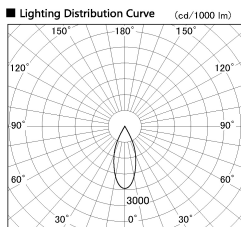

Item no. DD136-1940WB9027-R

Series Name: Cledy versa R-G
(DD136-AG-R)

White Reflector

Installation	Recessed mount
Type	Extra high-efficiency adjustable downlight : Antiglare
Fixture wattage	18.6W
Beam angle	40 deg
Color Temp.	2700K
CRI	Ra>90
Luminous	1618 lm
Body	Die-cast aluminum alloy
Body finish	N/A
Trim finish	Black
Reflector finish	White
IP Rate	IP20
Light source	COB module
Input Voltage	AC220~240V
Dimming Type	Non-Dimmable
Certificate	CE, CCC
Cut Hole	100mm