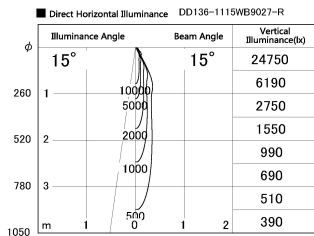

Item no. DD136-1115WB9027-R

Series Name: Cledy versa R-G  
(DD136-AG-R)

White Reflector

Installation	Recessed mount
Type	Extra high-efficiency adjustable downlight : Antiglare
Fixture wattage	10.5W
Beam angle	15 deg
Color Temp.	2700K
CRI	Ra>90
Luminous	819 lm
Body	Die-cast aluminum alloy
Body finish	N/A
Trim finish	Black
Reflector finish	White
IP Rate	IP20
Light source	COB module
Input Voltage	AC220~240V
Dimming Type	Non-Dimmable
Certificate	CE, CCC
Cut Hole	100mm