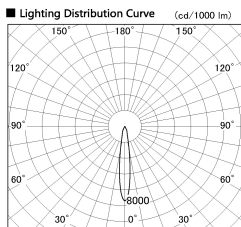

Item no. DD136-1115WB9027-R

Series Name: Cledy versa R-G  
(DD136-AG-R)

White Reflector

Installation	Recessed mount
Type	Extra high-efficiency adjustable downlight : Antiglare
Fixture wattage	10.5W
Beam angle	15 deg
Color Temp.	2700K
CRI	Ra>90
Luminous	819 lm
Body	Die-cast aluminum alloy
Body finish	N/A
Trim finish	Black
Reflector finish	White
IP Rate	IP20
Light source	COB module
Input Voltage	AC220~240V
Dimming Type	Non-Dimmable
Certificate	CE, CCC
Cut Hole	100mm