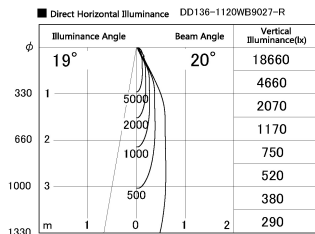

Item no. DD136-1120WB9027-R

Series Name: Cledy versa R-G
(DD136-AG-R)

White Reflector

Installation	Recessed mount
Type	Extra high-efficiency adjustable downlight : Antiglare
Fixture wattage	10.5W
Beam angle	19 deg
Color Temp.	2700K
CRI	Ra>90
Luminous	855 lm
Body	Die-cast aluminum alloy
Body finish	N/A
Trim finish	Black
Reflector finish	White
IP Rate	IP20
Light source	COB module
Input Voltage	AC220~240V
Dimming Type	Non-Dimmable
Certificate	CE, CCC
Cut Hole	100mm