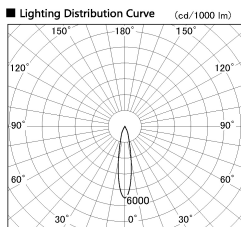

Item no. DD136-1120WB9027-R

Series Name: Cledy versa R-G
(DD136-AG-R)

White Reflector

Installation	Recessed mount
Type	Extra high-efficiency adjustable downlight : Antiglare
Fixture wattage	10.5W
Beam angle	19 deg
Color Temp.	2700K
CRI	Ra>90
Luminous	855 lm
Body	Die-cast aluminum alloy
Body finish	N/A
Trim finish	Black
Reflector finish	White
IP Rate	IP20
Light source	COB module
Input Voltage	AC220~240V
Dimming Type	Non-Dimmable
Certificate	CE, CCC
Cut Hole	100mm