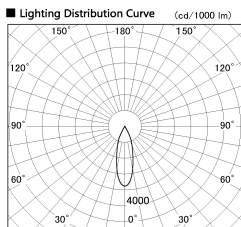

Item no. DD136-1130WB9027-R

Series Name: Cledy versa R-G
(DD136-AG-R)

White Reflector

Installation	Recessed mount
Type	Extra high-efficiency adjustable downlight : Antiglare
Fixture wattage	10.5W
Beam angle	29 deg
Color Temp.	2700K
CRI	Ra>90
Luminous	909 lm
Body	Die-cast aluminum alloy
Body finish	N/A
Trim finish	Black
Reflector finish	White
IP Rate	IP20
Light source	COB module
Input Voltage	AC220~240V
Dimming Type	Non-Dimmable
Certificate	CE, CCC
Cut Hole	100mm