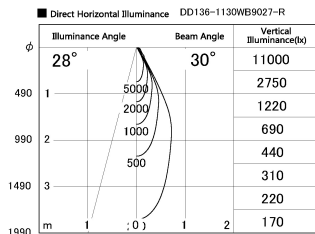

Item no. DD136-1130WB9027-R

Series Name: Cledy versa R-G
(DD136-AG-R)

White Reflector

Installation	Recessed mount
Type	Extra high-efficiency adjustable downlight : Antiglare
Fixture wattage	10.5W
Beam angle	29 deg
Color Temp.	2700K
CRI	Ra>90
Luminous	909 lm
Body	Die-cast aluminum alloy
Body finish	N/A
Trim finish	Black
Reflector finish	White
IP Rate	IP20
Light source	COB module
Input Voltage	AC220~240V
Dimming Type	Non-Dimmable
Certificate	CE, CCC
Cut Hole	100mm