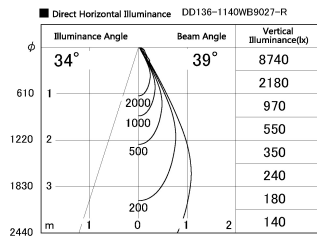

Item no. DD136-1140WB9027-R

Series Name: Cledy versa R-G
(DD136-AG-R)

White Reflector

Installation	Recessed mount
Type	Extra high-efficiency adjustable downlight : Antiglare
Fixture wattage	10.5W
Beam angle	40 deg
Color Temp.	2700K
CRI	Ra>90
Luminous	926 lm
Body	Die-cast aluminum alloy
Body finish	N/A
Trim finish	Black
Reflector finish	White
IP Rate	IP20
Light source	COB module
Input Voltage	AC220~240V
Dimming Type	Non-Dimmable
Certificate	CE, CCC
Cut Hole	100mm