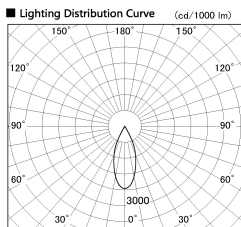

Item no. DD136-1140WB9027-R

Series Name: Cledy versa R-G
(DD136-AG-R)

White Reflector

Installation	Recessed mount
Type	Extra high-efficiency adjustable downlight : Antiglare
Fixture wattage	10.5W
Beam angle	40 deg
Color Temp.	2700K
CRI	Ra>90
Luminous	926 lm
Body	Die-cast aluminum alloy
Body finish	N/A
Trim finish	Black
Reflector finish	White
IP Rate	IP20
Light source	COB module
Input Voltage	AC220~240V
Dimming Type	Non-Dimmable
Certificate	CE, CCC
Cut Hole	100mm