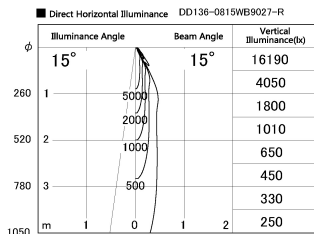

Item no. DD136-0815WB9027-R

Series Name: Cledy versa R-G
(DD136-AG-R)

White Reflector

Installation	Recessed mount
Type	Extra high-efficiency adjustable downlight : Antiglare
Fixture wattage	7.5W
Beam angle	16deg
Color Temp.	2700K
CRI	Ra>90
Luminous	573 lm
Body	Die-cast aluminum alloy
Body finish	N/A
Trim finish	Black
Reflector finish	White
IP Rate	IP20
Light source	COB module
Input Voltage	AC220~240V
Dimming Type	Non-Dimmable
Certificate	CE, CCC
Cut Hole	100mm