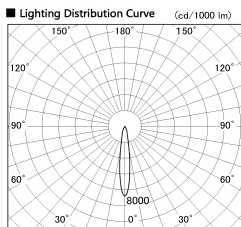

Item no. DD136-0815WB9027-R

Series Name: Cledy versa R-G
(DD136-AG-R)

White Reflector

Installation	Recessed mount
Type	Extra high-efficiency adjustable downlight : Antiglare
Fixture wattage	7.5W
Beam angle	16deg
Color Temp.	2700K
CRI	Ra>90
Luminous	573 lm
Body	Die-cast aluminum alloy
Body finish	N/A
Trim finish	Black
Reflector finish	White
IP Rate	IP20
Light source	COB module
Input Voltage	AC220~240V
Dimming Type	Non-Dimmable
Certificate	CE, CCC
Cut Hole	100mm