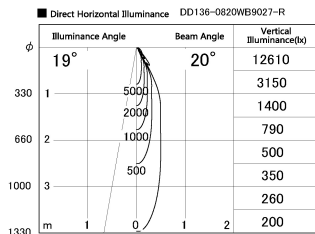

Item no. DD136-0820WB9027-R

Series Name: Cledy versa R-G  
(DD136-AG-R)

White Reflector

Installation	Recessed mount
Type	Extra high-efficiency adjustable downlight : Antiglare
Fixture wattage	7.5W
Beam angle	20deg
Color Temp.	2700K
CRI	Ra>90
Luminous	607 lm
Body	Die-cast aluminum alloy
Body finish	N/A
Trim finish	Black
Reflector finish	White
IP Rate	IP20
Light source	COB module
Input Voltage	AC220~240V
Dimming Type	Non-Dimmable
Certificate	CE, CCC
Cut Hole	100mm