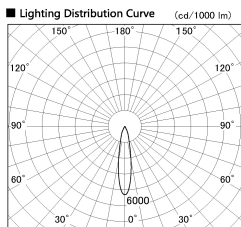

Item no. DD136-0820WB9027-R

Series Name: Cledy versa R-G  
(DD136-AG-R)

White Reflector

Installation	Recessed mount
Type	Extra high-efficiency adjustable downlight : Antiglare
Fixture wattage	7.5W
Beam angle	20deg
Color Temp.	2700K
CRI	Ra>90
Luminous	607 lm
Body	Die-cast aluminum alloy
Body finish	N/A
Trim finish	Black
Reflector finish	White
IP Rate	IP20
Light source	COB module
Input Voltage	AC220~240V
Dimming Type	Non-Dimmable
Certificate	CE, CCC
Cut Hole	100mm