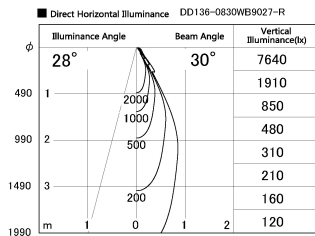

Item no. DD136-0830WB9027-R

Series Name: Cledy versa R-G
(DD136-AG-R)

White Reflector

Installation	Recessed mount
Type	Extra high-efficiency adjustable downlight : Antiglare
Fixture wattage	7.5W
Beam angle	30deg
Color Temp.	2700K
CRI	Ra>90
Luminous	646 lm
Body	Die-cast aluminum alloy
Body finish	N/A
Trim finish	Black
Reflector finish	White
IP Rate	IP20
Light source	COB module
Input Voltage	AC220~240V
Dimming Type	Non-Dimmable
Certificate	CE, CCC
Cut Hole	100mm