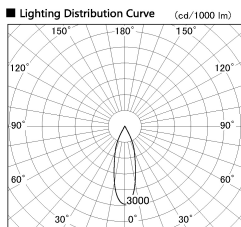

Item no. DD136-0830WB9027-R

Series Name: Cledy versa R-G
(DD136-AG-R)

White Reflector

Installation	Recessed mount
Type	Extra high-efficiency adjustable downlight : Antiglare
Fixture wattage	7.5W
Beam angle	30deg
Color Temp.	2700K
CRI	Ra>90
Luminous	646 lm
Body	Die-cast aluminum alloy
Body finish	N/A
Trim finish	Black
Reflector finish	White
IP Rate	IP20
Light source	COB module
Input Voltage	AC220~240V
Dimming Type	Non-Dimmable
Certificate	CE, CCC
Cut Hole	100mm