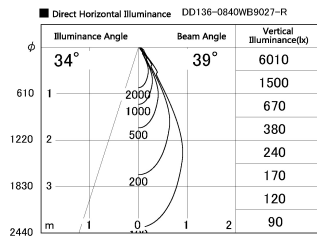

Item no. DD136-0840WB9027-R

Series Name: Cledy versa R-G
(DD136-AG-R)

White Reflector

Installation	Recessed mount
Type	Extra high-efficiency adjustable downlight : Antiglare
Fixture wattage	7.5W
Beam angle	39deg
Color Temp.	2700K
CRI	Ra>90
Luminous	655 lm
Body	Die-cast aluminum alloy
Body finish	N/A
Trim finish	Black
Reflector finish	White
IP Rate	IP20
Light source	COB module
Input Voltage	AC220~240V
Dimming Type	Non-Dimmable
Certificate	CE, CCC
Cut Hole	100mm