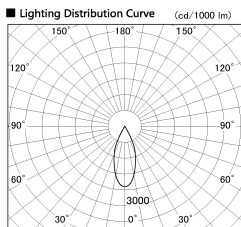

Item no. DD136-0840WB9027-R

Series Name: Cledy versa R-G
(DD136-AG-R)

White Reflector

Installation	Recessed mount
Type	Extra high-efficiency adjustable downlight : Antiglare
Fixture wattage	7.5W
Beam angle	39deg
Color Temp.	2700K
CRI	Ra>90
Luminous	655 lm
Body	Die-cast aluminum alloy
Body finish	N/A
Trim finish	Black
Reflector finish	White
IP Rate	IP20
Light source	COB module
Input Voltage	AC220~240V
Dimming Type	Non-Dimmable
Certificate	CE, CCC
Cut Hole	100mm