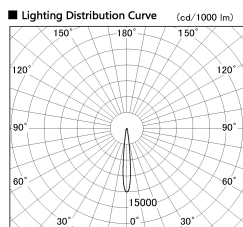

Item no. DD136-3515WB9030-R

Series Name: Cledy versa R-G
(DD136-AG-R)

White Reflector

Installation	Recessed mount
Type	Extra high-efficiency adjustable downlight : Antiglare
Fixture wattage	36W
Beam angle	12 deg
Color Temp.	3000K
CRI	Ra>90
Luminous	3041 lm
Body	Die-cast aluminum alloy
Body finish	N/A
Trim finish	Black
Reflector finish	White
IP Rate	IP20
Light source	COB module
Input Voltage	AC220~240V
Dimming Type	Non-Dimmable
Certificate	CE, CCC
Cut Hole	150mm