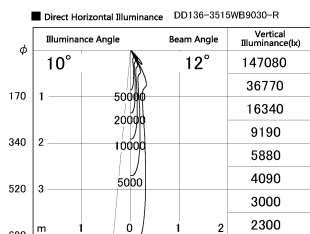

Item no. DD136-3515WB9030-R

Series Name: Cledy versa R-G
(DD136-AG-R)

White Reflector

Installation	Recessed mount
Type	Extra high-efficiency adjustable downlight : Antiglare
Fixture wattage	36W
Beam angle	12 deg
Color Temp.	3000K
CRI	Ra>90
Luminous	3041 lm
Body	Die-cast aluminum alloy
Body finish	N/A
Trim finish	Black
Reflector finish	White
IP Rate	IP20
Light source	COB module
Input Voltage	AC220~240V
Dimming Type	Non-Dimmable
Certificate	CE, CCC
Cut Hole	150mm