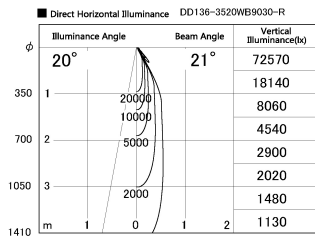

Item no. DD136-3520WB9030-R

Series Name: Cledy versa R-G
(DD136-AG-R)

White Reflector

Installation	Recessed mount
Type	Extra high-efficiency adjustable downlight : Antiglare
Fixture wattage	36W
Beam angle	21 deg
Color Temp.	3000K
CRI	Ra>90
Luminous	3521 lm
Body	Die-cast aluminum alloy
Body finish	N/A
Trim finish	Black
Reflector finish	White
IP Rate	IP20
Light source	COB module
Input Voltage	AC220~240V
Dimming Type	Non-Dimmable
Certificate	CE, CCC
Cut Hole	150mm