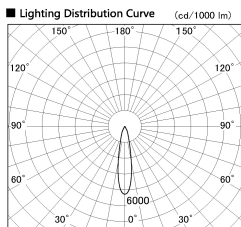

Item no. DD136-3520WB9030-R

Series Name: Cledy versa R-G
(DD136-AG-R)

White Reflector

Installation	Recessed mount
Type	Extra high-efficiency adjustable downlight : Antiglare
Fixture wattage	36W
Beam angle	21 deg
Color Temp.	3000K
CRI	Ra>90
Luminous	3521 lm
Body	Die-cast aluminum alloy
Body finish	N/A
Trim finish	Black
Reflector finish	White
IP Rate	IP20
Light source	COB module
Input Voltage	AC220~240V
Dimming Type	Non-Dimmable
Certificate	CE, CCC
Cut Hole	150mm