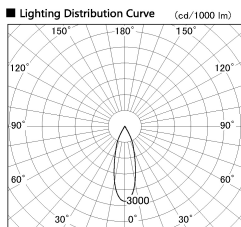

Item no. DD136-3530WB9030-R

Series Name: Cledy versa R-G
(DD136-AG-R)

White Reflector

Installation	Recessed mount
Type	Extra high-efficiency adjustable downlight : Antiglare
Fixture wattage	36W
Beam angle	31 deg
Color Temp.	3000K
CRI	Ra>90
Luminous	3506 lm
Body	Die-cast aluminum alloy
Body finish	N/A
Trim finish	Black
Reflector finish	White
IP Rate	IP20
Light source	COB module
Input Voltage	AC220~240V
Dimming Type	Non-Dimmable
Certificate	CE, CCC
Cut Hole	150mm