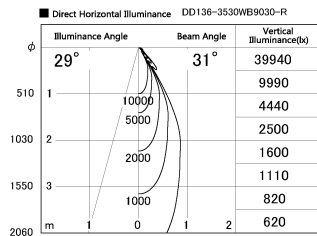

Item no. DD136-3530WB9030-R

Series Name: Cledy versa R-G
(DD136-AG-R)

White Reflector

Installation	Recessed mount
Type	Extra high-efficiency adjustable downlight : Antiglare
Fixture wattage	36W
Beam angle	31 deg
Color Temp.	3000K
CRI	Ra>90
Luminous	3506 lm
Body	Die-cast aluminum alloy
Body finish	N/A
Trim finish	Black
Reflector finish	White
IP Rate	IP20
Light source	COB module
Input Voltage	AC220~240V
Dimming Type	Non-Dimmable
Certificate	CE, CCC
Cut Hole	150mm