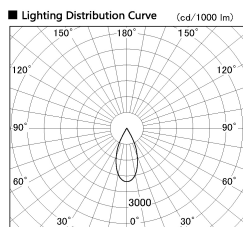

Item no. DD136-3540WB9030-R

Series Name: Cledy versa R-G  
(DD136-AG-R)

White Reflector

Installation	Recessed mount
Type	Extra high-efficiency adjustable downlight : Antiglare
Fixture wattage	36W
Beam angle	42 deg
Color Temp.	3000K
CRI	Ra>90
Luminous	3476 lm
Body	Die-cast aluminum alloy
Body finish	N/A
Trim finish	Black
Reflector finish	White
IP Rate	IP20
Light source	COB module
Input Voltage	AC220~240V
Dimming Type	Non-Dimmable
Certificate	CE, CCC
Cut Hole	150mm