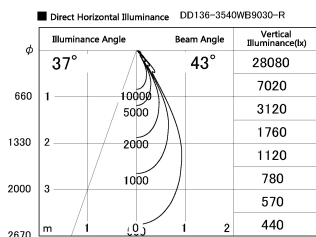

Item no. DD136-3540WB9030-R

Series Name: Cledy versa R-G  
(DD136-AG-R)

White Reflector

Installation	Recessed mount
Type	Extra high-efficiency adjustable downlight : Antiglare
Fixture wattage	36W
Beam angle	42 deg
Color Temp.	3000K
CRI	Ra>90
Luminous	3476 lm
Body	Die-cast aluminum alloy
Body finish	N/A
Trim finish	Black
Reflector finish	White
IP Rate	IP20
Light source	COB module
Input Voltage	AC220~240V
Dimming Type	Non-Dimmable
Certificate	CE, CCC
Cut Hole	150mm