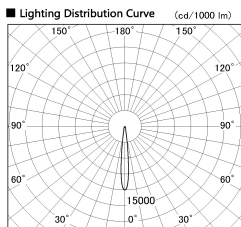

Item no. DD136-2815WB9030-R

Series Name: Cledy versa R-G  
(DD136-AG-R)

White Reflector

Installation	Recessed mount
Type	Extra high-efficiency adjustable downlight : Antiglare
Fixture wattage	28W
Beam angle	12 deg
Color Temp.	3000K
CRI	Ra>90
Luminous	2411 lm
Body	Die-cast aluminum alloy
Body finish	N/A
Trim finish	Black
Reflector finish	White
IP Rate	IP20
Light source	COB module
Input Voltage	AC220~240V
Dimming Type	Non-Dimmable
Certificate	CE, CCC
Cut Hole	150mm