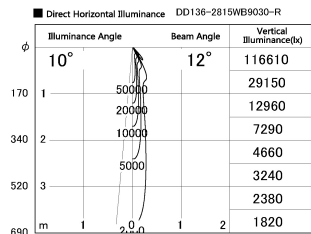

Item no. DD136-2815WB9030-R

Series Name: Cledy versa R-G  
(DD136-AG-R)

White Reflector

Installation	Recessed mount
Type	Extra high-efficiency adjustable downlight : Antiglare
Fixture wattage	28W
Beam angle	12 deg
Color Temp.	3000K
CRI	Ra>90
Luminous	2411 lm
Body	Die-cast aluminum alloy
Body finish	N/A
Trim finish	Black
Reflector finish	White
IP Rate	IP20
Light source	COB module
Input Voltage	AC220~240V
Dimming Type	Non-Dimmable
Certificate	CE, CCC
Cut Hole	150mm