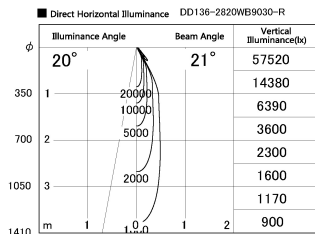

Item no. DD136-2820WB9030-R

Series Name: Cledy versa R-G  
(DD136-AG-R)

White Reflector

Installation	Recessed mount
Type	Extra high-efficiency adjustable downlight : Antiglare
Fixture wattage	28W
Beam angle	21 deg
Color Temp.	3000K
CRI	Ra>90
Luminous	2791 lm
Body	Die-cast aluminum alloy
Body finish	N/A
Trim finish	Black
Reflector finish	White
IP Rate	IP20
Light source	COB module
Input Voltage	AC220~240V
Dimming Type	Non-Dimmable
Certificate	CE, CCC
Cut Hole	150mm