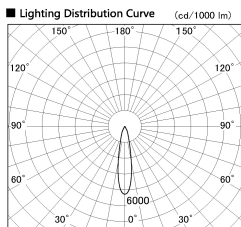

Item no. DD136-2820WB9030-R

Series Name: Cledy versa R-G  
(DD136-AG-R)

White Reflector

Installation	Recessed mount
Type	Extra high-efficiency adjustable downlight : Antiglare
Fixture wattage	28W
Beam angle	21 deg
Color Temp.	3000K
CRI	Ra>90
Luminous	2791 lm
Body	Die-cast aluminum alloy
Body finish	N/A
Trim finish	Black
Reflector finish	White
IP Rate	IP20
Light source	COB module
Input Voltage	AC220~240V
Dimming Type	Non-Dimmable
Certificate	CE, CCC
Cut Hole	150mm