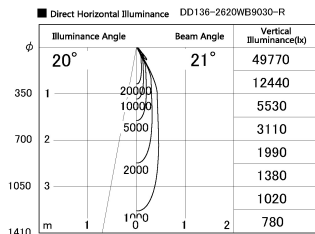

Item no. DD136-2620WB9030-R

Series Name: Cledy versa R-G
(DD136-AG-R)

White Reflector

Installation	Recessed mount
Type	Extra high-efficiency adjustable downlight : Antiglare
Fixture wattage	23W
Beam angle	21 deg
Color Temp.	3000K
CRI	Ra>90
Luminous	2415 lm
Body	Die-cast aluminum alloy
Body finish	N/A
Trim finish	Black
Reflector finish	White
IP Rate	IP20
Light source	COB module
Input Voltage	AC220~240V
Dimming Type	Non-Dimmable
Certificate	CE, CCC
Cut Hole	150mm