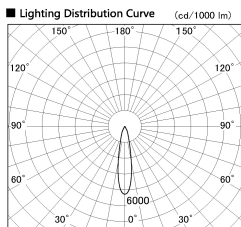

Item no. DD136-2620WB9030-R

Series Name: Cledy versa R-G
(DD136-AG-R)

White Reflector

Installation	Recessed mount
Type	Extra high-efficiency adjustable downlight : Antiglare
Fixture wattage	23W
Beam angle	21 deg
Color Temp.	3000K
CRI	Ra>90
Luminous	2415 lm
Body	Die-cast aluminum alloy
Body finish	N/A
Trim finish	Black
Reflector finish	White
IP Rate	IP20
Light source	COB module
Input Voltage	AC220~240V
Dimming Type	Non-Dimmable
Certificate	CE, CCC
Cut Hole	150mm