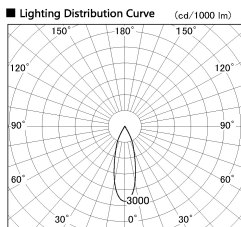

Item no. DD136-2630WB9030-R

Series Name: Cledy versa R-G  
(DD136-AG-R)

White Reflector

Installation	Recessed mount
Type	Extra high-efficiency adjustable downlight : Antiglare
Fixture wattage	23W
Beam angle	31 deg
Color Temp.	3000K
CRI	Ra>90
Luminous	2405 lm
Body	Die-cast aluminum alloy
Body finish	N/A
Trim finish	Black
Reflector finish	White
IP Rate	IP20
Light source	COB module
Input Voltage	AC220~240V
Dimming Type	Non-Dimmable
Certificate	CE, CCC
Cut Hole	150mm