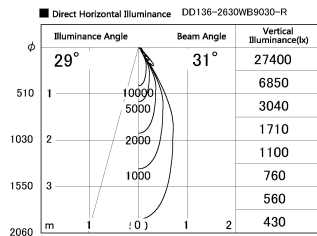

Item no. DD136-2630WB9030-R

Series Name: Cledy versa R-G  
(DD136-AG-R)

White Reflector

Installation	Recessed mount
Type	Extra high-efficiency adjustable downlight : Antiglare
Fixture wattage	23W
Beam angle	31 deg
Color Temp.	3000K
CRI	Ra>90
Luminous	2405 lm
Body	Die-cast aluminum alloy
Body finish	N/A
Trim finish	Black
Reflector finish	White
IP Rate	IP20
Light source	COB module
Input Voltage	AC220~240V
Dimming Type	Non-Dimmable
Certificate	CE, CCC
Cut Hole	150mm