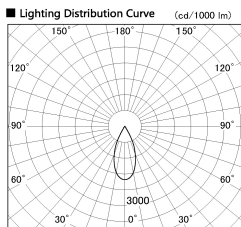

Item no. DD136-2640WB9030-R

Series Name: Cledy versa R-G  
(DD136-AG-R)

White Reflector

Installation	Recessed mount
Type	Extra high-efficiency adjustable downlight : Antiglare
Fixture wattage	23W
Beam angle	42 deg
Color Temp.	3000K
CRI	Ra>90
Luminous	2385 lm
Body	Die-cast aluminum alloy
Body finish	N/A
Trim finish	Black
Reflector finish	White
IP Rate	IP20
Light source	COB module
Input Voltage	AC220~240V
Dimming Type	Non-Dimmable
Certificate	CE, CCC
Cut Hole	150mm