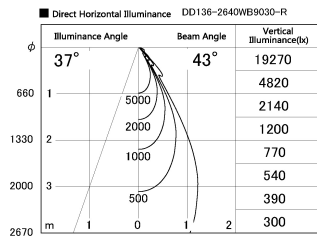

Item no. DD136-2640WB9030-R

Series Name: Cledy versa R-G  
(DD136-AG-R)

White Reflector

Installation	Recessed mount
Type	Extra high-efficiency adjustable downlight : Antiglare
Fixture wattage	23W
Beam angle	42 deg
Color Temp.	3000K
CRI	Ra>90
Luminous	2385 lm
Body	Die-cast aluminum alloy
Body finish	N/A
Trim finish	Black
Reflector finish	White
IP Rate	IP20
Light source	COB module
Input Voltage	AC220~240V
Dimming Type	Non-Dimmable
Certificate	CE, CCC
Cut Hole	150mm