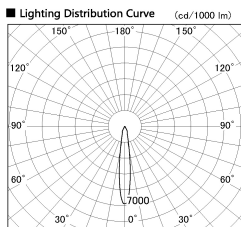

Item no. DD136-2515WB9030-R

Series Name: Cledy versa R-G  
(DD136-AG-R)

White Reflector

Installation	Recessed mount
Type	Extra high-efficiency adjustable downlight : Antiglare
Fixture wattage	23W
Beam angle	14 deg
Color Temp.	3000K
CRI	Ra>90
Luminous	1958 lm
Body	Die-cast aluminum alloy
Body finish	N/A
Trim finish	Black
Reflector finish	White
IP Rate	IP20
Light source	COB module
Input Voltage	AC220~240V
Dimming Type	Non-Dimmable
Certificate	CE, CCC
Cut Hole	125mm