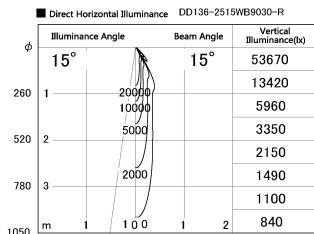

Item no. DD136-2515WB9030-R

Series Name: Cledy versa R-G  
(DD136-AG-R)

White Reflector

Installation	Recessed mount
Type	Extra high-efficiency adjustable downlight : Antiglare
Fixture wattage	23W
Beam angle	14 deg
Color Temp.	3000K
CRI	Ra>90
Luminous	1958 lm
Body	Die-cast aluminum alloy
Body finish	N/A
Trim finish	Black
Reflector finish	White
IP Rate	IP20
Light source	COB module
Input Voltage	AC220~240V
Dimming Type	Non-Dimmable
Certificate	CE, CCC
Cut Hole	125mm