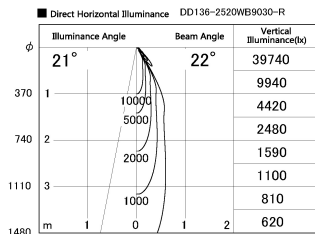

Item no. DD136-2520WB9030-R

Series Name: Cledy versa R-G
(DD136-AG-R)

White Reflector

| | |
|------------------|--|
| Installation | Recessed mount |
| Type | Extra high-efficiency adjustable downlight : Antiglare |
| Fixture wattage | 23W |
| Beam angle | 21 deg |
| Color Temp. | 3000K |
| CRI | Ra>90 |
| Luminous | 2177 lm |
| Body | Die-cast aluminum alloy |
| Body finish | N/A |
| Trim finish | Black |
| Reflector finish | White |
| IP Rate | IP20 |
| Light source | COB module |
| Input Voltage | AC220~240V |
| Dimming Type | Non-Dimmable |
| Certificate | CE, CCC |
| Cut Hole | 125mm |