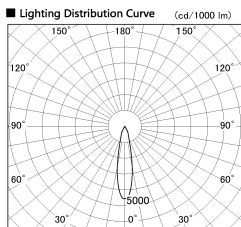

Item no. DD136-2520WB9030-R

Series Name: Cledy versa R-G
(DD136-AG-R)

White Reflector

| | |
|------------------|--|
| Installation | Recessed mount |
| Type | Extra high-efficiency adjustable downlight : Antiglare |
| Fixture wattage | 23W |
| Beam angle | 21 deg |
| Color Temp. | 3000K |
| CRI | Ra>90 |
| Luminous | 2177 lm |
| Body | Die-cast aluminum alloy |
| Body finish | N/A |
| Trim finish | Black |
| Reflector finish | White |
| IP Rate | IP20 |
| Light source | COB module |
| Input Voltage | AC220~240V |
| Dimming Type | Non-Dimmable |
| Certificate | CE, CCC |
| Cut Hole | 125mm |