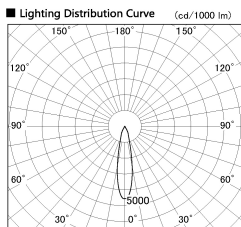

Item no. DD136-2520WB9030-R

Series Name: Cledy versa R-G
(DD136-AG-R)

White Reflector

Installation	Recessed mount
Type	Extra high-efficiency adjustable downlight : Antiglare
Fixture wattage	23W
Beam angle	21 deg
Color Temp.	3000K
CRI	Ra>90
Luminous	2177 lm
Body	Die-cast aluminum alloy
Body finish	N/A
Trim finish	Black
Reflector finish	White
IP Rate	IP20
Light source	COB module
Input Voltage	AC220~240V
Dimming Type	Non-Dimmable
Certificate	CE, CCC
Cut Hole	125mm