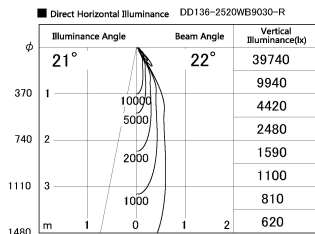

Item no. DD136-2520WB9030-R

Series Name: Cledy versa R-G
(DD136-AG-R)

White Reflector

Installation	Recessed mount
Type	Extra high-efficiency adjustable downlight : Antiglare
Fixture wattage	23W
Beam angle	21 deg
Color Temp.	3000K
CRI	Ra>90
Luminous	2177 lm
Body	Die-cast aluminum alloy
Body finish	N/A
Trim finish	Black
Reflector finish	White
IP Rate	IP20
Light source	COB module
Input Voltage	AC220~240V
Dimming Type	Non-Dimmable
Certificate	CE, CCC
Cut Hole	125mm