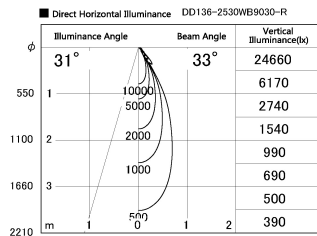

Item no. DD136-2530WB9030-R

Series Name: Cledy versa R-G
(DD136-AG-R)

White Reflector

Installation	Recessed mount
Type	Extra high-efficiency adjustable downlight : Antiglare
Fixture wattage	23W
Beam angle	32 deg
Color Temp.	3000K
CRI	Ra>90
Luminous	2223 lm
Body	Die-cast aluminum alloy
Body finish	N/A
Trim finish	Black
Reflector finish	White
IP Rate	IP20
Light source	COB module
Input Voltage	AC220~240V
Dimming Type	Non-Dimmable
Certificate	CE, CCC
Cut Hole	125mm