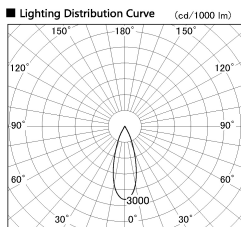

Item no. DD136-2530WB9030-R

Series Name: Cledy versa R-G
(DD136-AG-R)

White Reflector

Installation	Recessed mount
Type	Extra high-efficiency adjustable downlight : Antiglare
Fixture wattage	23W
Beam angle	32 deg
Color Temp.	3000K
CRI	Ra>90
Luminous	2223 lm
Body	Die-cast aluminum alloy
Body finish	N/A
Trim finish	Black
Reflector finish	White
IP Rate	IP20
Light source	COB module
Input Voltage	AC220~240V
Dimming Type	Non-Dimmable
Certificate	CE, CCC
Cut Hole	125mm