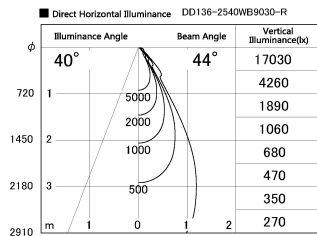

Item no. DD136-2540WB9030-R

Series Name: Cledy versa R-G
(DD136-AG-R)

White Reflector

Installation	Recessed mount
Type	Extra high-efficiency adjustable downlight : Antiglare
Fixture wattage	23W
Beam angle	43 deg
Color Temp.	3000K
CRI	Ra>90
Luminous	2266 lm
Body	Die-cast aluminum alloy
Body finish	N/A
Trim finish	Black
Reflector finish	White
IP Rate	IP20
Light source	COB module
Input Voltage	AC220~240V
Dimming Type	Non-Dimmable
Certificate	CE, CCC
Cut Hole	125mm