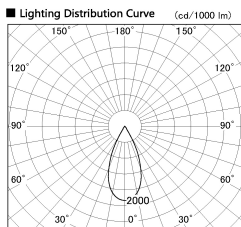

Item no. DD136-2540WB9030-R

Series Name: Cledy versa R-G
(DD136-AG-R)

White Reflector

Installation	Recessed mount
Type	Extra high-efficiency adjustable downlight : Antiglare
Fixture wattage	23W
Beam angle	43 deg
Color Temp.	3000K
CRI	Ra>90
Luminous	2266 lm
Body	Die-cast aluminum alloy
Body finish	N/A
Trim finish	Black
Reflector finish	White
IP Rate	IP20
Light source	COB module
Input Voltage	AC220~240V
Dimming Type	Non-Dimmable
Certificate	CE, CCC
Cut Hole	125mm