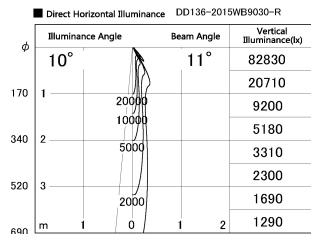

Item no. DD136-2015WB9030-R

Series Name: Cledy versa R-G
(DD136-AG-R)

White Reflector

Installation	Recessed mount
Type	Extra high-efficiency adjustable downlight : Antiglare
Fixture wattage	20W
Beam angle	12 deg
Color Temp.	3000K
CRI	Ra>90
Luminous	1632 lm
Body	Die-cast aluminum alloy
Body finish	N/A
Trim finish	Black
Reflector finish	White
IP Rate	IP20
Light source	COB module
Input Voltage	AC220~240V
Dimming Type	Non-Dimmable
Certificate	CE, CCC
Cut Hole	125mm