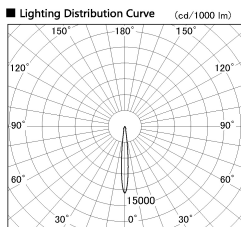

Item no. DD136-2015WB9030-R

Series Name: Cledy versa R-G
(DD136-AG-R)

White Reflector

Installation	Recessed mount
Type	Extra high-efficiency adjustable downlight : Antiglare
Fixture wattage	20W
Beam angle	12 deg
Color Temp.	3000K
CRI	Ra>90
Luminous	1632 lm
Body	Die-cast aluminum alloy
Body finish	N/A
Trim finish	Black
Reflector finish	White
IP Rate	IP20
Light source	COB module
Input Voltage	AC220~240V
Dimming Type	Non-Dimmable
Certificate	CE, CCC
Cut Hole	125mm