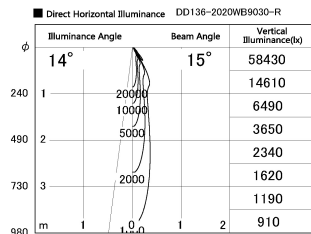

Item no. DD136-2020WB9030-R

Series Name: Cledy versa R-G
(DD136-AG-R)

White Reflector

Installation	Recessed mount
Type	Extra high-efficiency adjustable downlight : Antiglare
Fixture wattage	20W
Beam angle	15 deg
Color Temp.	3000K
CRI	Ra>90
Luminous	1786 lm
Body	Die-cast aluminum alloy
Body finish	N/A
Trim finish	Black
Reflector finish	White
IP Rate	IP20
Light source	COB module
Input Voltage	AC220~240V
Dimming Type	Non-Dimmable
Certificate	CE, CCC
Cut Hole	125mm