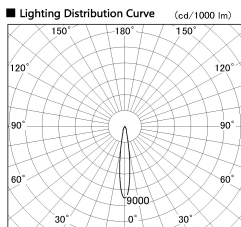

Item no. DD136-2020WB9030-R

Series Name: Cledy versa R-G
(DD136-AG-R)

White Reflector

Installation	Recessed mount
Type	Extra high-efficiency adjustable downlight : Antiglare
Fixture wattage	20W
Beam angle	15 deg
Color Temp.	3000K
CRI	Ra>90
Luminous	1786 lm
Body	Die-cast aluminum alloy
Body finish	N/A
Trim finish	Black
Reflector finish	White
IP Rate	IP20
Light source	COB module
Input Voltage	AC220~240V
Dimming Type	Non-Dimmable
Certificate	CE, CCC
Cut Hole	125mm