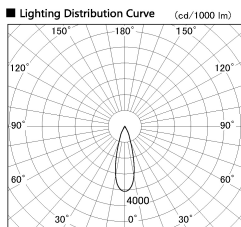

Item no. DD136-2030WB9030-R

Series Name: Cledy versa R-G
(DD136-AG-R)

White Reflector

Installation	Recessed mount
Type	Extra high-efficiency adjustable downlight : Antiglare
Fixture wattage	20W
Beam angle	28 deg
Color Temp.	3000K
CRI	Ra>90
Luminous	1844 lm
Body	Die-cast aluminum alloy
Body finish	N/A
Trim finish	Black
Reflector finish	White
IP Rate	IP20
Light source	COB module
Input Voltage	AC220~240V
Dimming Type	Non-Dimmable
Certificate	CE, CCC
Cut Hole	125mm