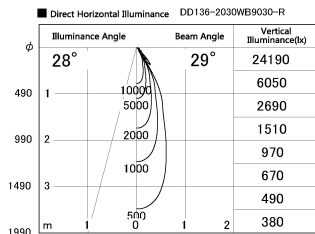

Item no. DD136-2030WB9030-R

Series Name: Cledy versa R-G
(DD136-AG-R)

White Reflector

Installation	Recessed mount
Type	Extra high-efficiency adjustable downlight : Antiglare
Fixture wattage	20W
Beam angle	28 deg
Color Temp.	3000K
CRI	Ra>90
Luminous	1844 lm
Body	Die-cast aluminum alloy
Body finish	N/A
Trim finish	Black
Reflector finish	White
IP Rate	IP20
Light source	COB module
Input Voltage	AC220~240V
Dimming Type	Non-Dimmable
Certificate	CE, CCC
Cut Hole	125mm