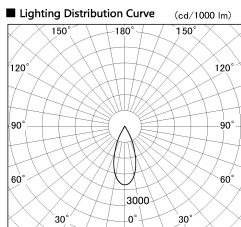

Item no. DD136-2040WB9030-R

Series Name: Cledy versa R-G
(DD136-AG-R)

White Reflector

Installation	Recessed mount
Type	Extra high-efficiency adjustable downlight : Antiglare
Fixture wattage	20W
Beam angle	37 deg
Color Temp.	3000K
CRI	Ra>90
Luminous	1869 lm
Body	Die-cast aluminum alloy
Body finish	N/A
Trim finish	Black
Reflector finish	White
IP Rate	IP20
Light source	COB module
Input Voltage	AC220~240V
Dimming Type	Non-Dimmable
Certificate	CE, CCC
Cut Hole	125mm