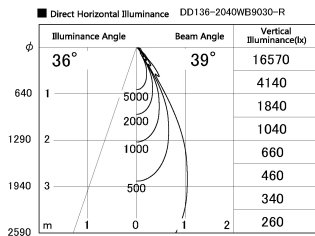

Item no. DD136-2040WB9030-R

Series Name: Cledy versa R-G
(DD136-AG-R)

White Reflector

Installation	Recessed mount
Type	Extra high-efficiency adjustable downlight : Antiglare
Fixture wattage	20W
Beam angle	37 deg
Color Temp.	3000K
CRI	Ra>90
Luminous	1869 lm
Body	Die-cast aluminum alloy
Body finish	N/A
Trim finish	Black
Reflector finish	White
IP Rate	IP20
Light source	COB module
Input Voltage	AC220~240V
Dimming Type	Non-Dimmable
Certificate	CE, CCC
Cut Hole	125mm