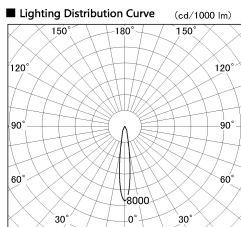

Item no. DD136-1915WB9030-R

Series Name: Cledy versa R-G
(DD136-AG-R)

White Reflector

Installation	Recessed mount
Type	Extra high-efficiency adjustable downlight : Antiglare
Fixture wattage	18.6W
Beam angle	15 deg
Color Temp.	3000K
CRI	Ra>90
Luminous	1460 lm
Body	Die-cast aluminum alloy
Body finish	N/A
Trim finish	Black
Reflector finish	White
IP Rate	IP20
Light source	COB module
Input Voltage	AC220~240V
Dimming Type	Non-Dimmable
Certificate	CE, CCC
Cut Hole	100mm