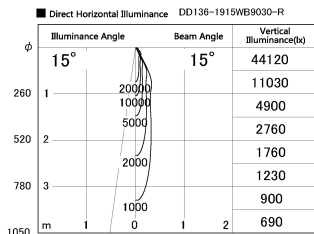

Item no. DD136-1915WB9030-R

Series Name: Cledy versa R-G
(DD136-AG-R)

White Reflector

Installation	Recessed mount
Type	Extra high-efficiency adjustable downlight : Antiglare
Fixture wattage	18.6W
Beam angle	15 deg
Color Temp.	3000K
CRI	Ra>90
Luminous	1460 lm
Body	Die-cast aluminum alloy
Body finish	N/A
Trim finish	Black
Reflector finish	White
IP Rate	IP20
Light source	COB module
Input Voltage	AC220~240V
Dimming Type	Non-Dimmable
Certificate	CE, CCC
Cut Hole	100mm