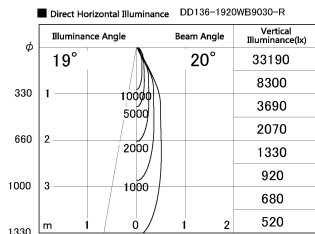

Item no. DD136-1920WB9030-R

Series Name: Cledy versa R-G  
(DD136-AG-R)

White Reflector

|                  |  |
|------------------|--|
| Installation     | Recessed mount   |
| Type             | Extra high-efficiency adjustable downlight : Antiglare |
| Fixture wattage  | 18.6W  |
| Beam angle       | 19 deg   |
| Color Temp.      | 3000K  |
| CRI              | Ra>90  |
| Luminous         | 1521 lm  |
| Body             | Die-cast aluminum alloy                                |
| Body finish      | N/A  |
| Trim finish      | Black  |
| Reflector finish | White  |
| IP Rate          | IP20   |
| Light source     | COB module   |
| Input Voltage    | AC220~240V   |
| Dimming Type     | Non-Dimmable   |
| Certificate      | CE, CCC  |
| Cut Hole         | 100mm  |