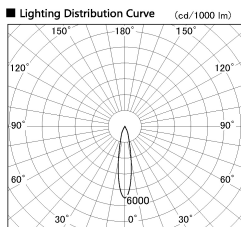

Item no. DD136-1920WB9030-R

Series Name: Cledy versa R-G  
(DD136-AG-R)

White Reflector

|                  |  |
|------------------|--|
| Installation     | Recessed mount   |
| Type             | Extra high-efficiency adjustable downlight : Antiglare |
| Fixture wattage  | 18.6W  |
| Beam angle       | 19 deg   |
| Color Temp.      | 3000K  |
| CRI              | Ra>90  |
| Luminous         | 1521 lm  |
| Body             | Die-cast aluminum alloy                                |
| Body finish      | N/A  |
| Trim finish      | Black  |
| Reflector finish | White  |
| IP Rate          | IP20   |
| Light source     | COB module   |
| Input Voltage    | AC220~240V   |
| Dimming Type     | Non-Dimmable   |
| Certificate      | CE, CCC  |
| Cut Hole         | 100mm  |