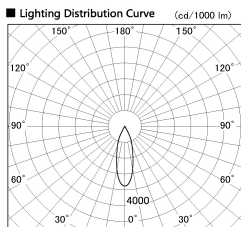

Item no. DD136-1930WB9030-R

Series Name: Cledy versa R-G  
(DD136-AG-R)

White Reflector

Installation	Recessed mount
Type	Extra high-efficiency adjustable downlight : Antiglare
Fixture wattage	18.6W
Beam angle	29 deg
Color Temp.	3000K
CRI	Ra>90
Luminous	1620 lm
Body	Die-cast aluminum alloy
Body finish	N/A
Trim finish	Black
Reflector finish	White
IP Rate	IP20
Light source	COB module
Input Voltage	AC220~240V
Dimming Type	Non-Dimmable
Certificate	CE, CCC
Cut Hole	100mm