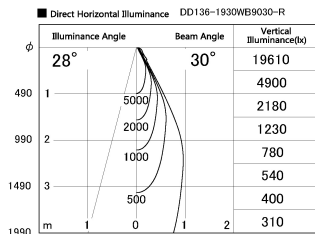

Item no. DD136-1930WB9030-R

Series Name: Cledy versa R-G  
(DD136-AG-R)

White Reflector

Installation	Recessed mount
Type	Extra high-efficiency adjustable downlight : Antiglare
Fixture wattage	18.6W
Beam angle	29 deg
Color Temp.	3000K
CRI	Ra>90
Luminous	1620 lm
Body	Die-cast aluminum alloy
Body finish	N/A
Trim finish	Black
Reflector finish	White
IP Rate	IP20
Light source	COB module
Input Voltage	AC220~240V
Dimming Type	Non-Dimmable
Certificate	CE, CCC
Cut Hole	100mm