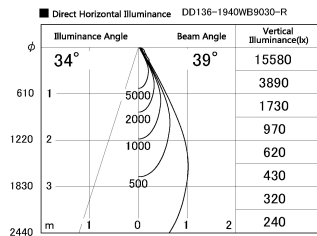

Item no. DD136-1940WB9030-R

Series Name: Cledy versa R-G  
(DD136-AG-R)

White Reflector

Installation	Recessed mount
Type	Extra high-efficiency adjustable downlight : Antiglare
Fixture wattage	18.6W
Beam angle	40 deg
Color Temp.	3000K
CRI	Ra>90
Luminous	1651 lm
Body	Die-cast aluminum alloy
Body finish	N/A
Trim finish	Black
Reflector finish	White
IP Rate	IP20
Light source	COB module
Input Voltage	AC220~240V
Dimming Type	Non-Dimmable
Certificate	CE, CCC
Cut Hole	100mm