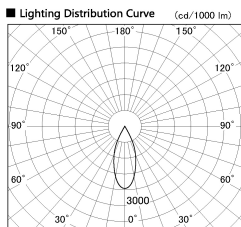

Item no. DD136-1940WB9030-R

Series Name: Cledy versa R-G  
(DD136-AG-R)

White Reflector

Installation	Recessed mount
Type	Extra high-efficiency adjustable downlight : Antiglare
Fixture wattage	18.6W
Beam angle	40 deg
Color Temp.	3000K
CRI	Ra>90
Luminous	1651 lm
Body	Die-cast aluminum alloy
Body finish	N/A
Trim finish	Black
Reflector finish	White
IP Rate	IP20
Light source	COB module
Input Voltage	AC220~240V
Dimming Type	Non-Dimmable
Certificate	CE, CCC
Cut Hole	100mm