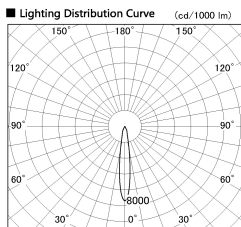

Item no. DD136-1115WB9030-R

Series Name: Cledy versa R-G
(DD136-AG-R)

White Reflector

Installation	Recessed mount
Type	Extra high-efficiency adjustable downlight : Antiglare
Fixture wattage	10.5W
Beam angle	15 deg
Color Temp.	3000K
CRI	Ra>90
Luminous	836 lm
Body	Die-cast aluminum alloy
Body finish	N/A
Trim finish	Black
Reflector finish	White
IP Rate	IP20
Light source	COB module
Input Voltage	AC220~240V
Dimming Type	Non-Dimmable
Certificate	CE, CCC
Cut Hole	100mm