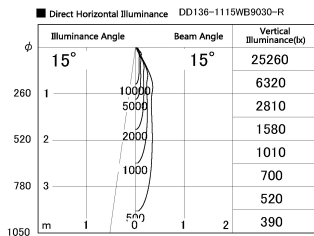

Item no. DD136-1115WB9030-R

Series Name: Cledy versa R-G
(DD136-AG-R)

White Reflector

Installation	Recessed mount
Type	Extra high-efficiency adjustable downlight : Antiglare
Fixture wattage	10.5W
Beam angle	15 deg
Color Temp.	3000K
CRI	Ra>90
Luminous	836 lm
Body	Die-cast aluminum alloy
Body finish	N/A
Trim finish	Black
Reflector finish	White
IP Rate	IP20
Light source	COB module
Input Voltage	AC220~240V
Dimming Type	Non-Dimmable
Certificate	CE, CCC
Cut Hole	100mm