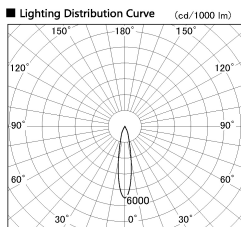

Item no. DD136-1120WB9030-R

Series Name: Cledy versa R-G
(DD136-AG-R)

White Reflector

Installation	Recessed mount
Type	Extra high-efficiency adjustable downlight : Antiglare
Fixture wattage	10.5W
Beam angle	19 deg
Color Temp.	3000K
CRI	Ra>90
Luminous	872 lm
Body	Die-cast aluminum alloy
Body finish	N/A
Trim finish	Black
Reflector finish	White
IP Rate	IP20
Light source	COB module
Input Voltage	AC220~240V
Dimming Type	Non-Dimmable
Certificate	CE, CCC
Cut Hole	100mm