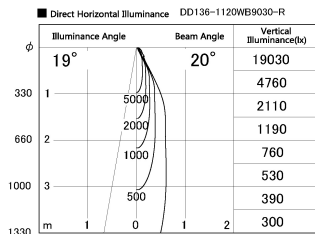

Item no. DD136-1120WB9030-R

Series Name: Cledy versa R-G
(DD136-AG-R)

White Reflector

Installation	Recessed mount
Type	Extra high-efficiency adjustable downlight : Antiglare
Fixture wattage	10.5W
Beam angle	19 deg
Color Temp.	3000K
CRI	Ra>90
Luminous	872 lm
Body	Die-cast aluminum alloy
Body finish	N/A
Trim finish	Black
Reflector finish	White
IP Rate	IP20
Light source	COB module
Input Voltage	AC220~240V
Dimming Type	Non-Dimmable
Certificate	CE, CCC
Cut Hole	100mm