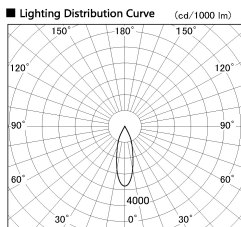

Item no. DD136-1130WB9030-R

Series Name: Cledy versa R-G  
(DD136-AG-R)

White Reflector

Installation	Recessed mount
Type	Extra high-efficiency adjustable downlight : Antiglare
Fixture wattage	10.5W
Beam angle	29 deg
Color Temp.	3000K
CRI	Ra>90
Luminous	928 lm
Body	Die-cast aluminum alloy
Body finish	N/A
Trim finish	Black
Reflector finish	White
IP Rate	IP20
Light source	COB module
Input Voltage	AC220~240V
Dimming Type	Non-Dimmable
Certificate	CE, CCC
Cut Hole	100mm