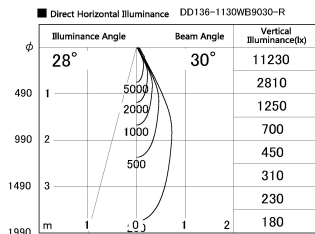

Item no. DD136-1130WB9030-R

Series Name: Cledy versa R-G  
(DD136-AG-R)

White Reflector

Installation	Recessed mount
Type	Extra high-efficiency adjustable downlight : Antiglare
Fixture wattage	10.5W
Beam angle	29 deg
Color Temp.	3000K
CRI	Ra>90
Luminous	928 lm
Body	Die-cast aluminum alloy
Body finish	N/A
Trim finish	Black
Reflector finish	White
IP Rate	IP20
Light source	COB module
Input Voltage	AC220~240V
Dimming Type	Non-Dimmable
Certificate	CE, CCC
Cut Hole	100mm