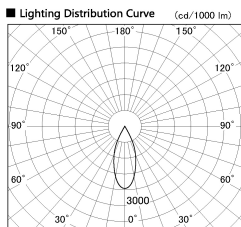

Item no. DD136-1140WB9030-R

Series Name: Cledy versa R-G
(DD136-AG-R)

White Reflector

Installation	Recessed mount
Type	Extra high-efficiency adjustable downlight : Antiglare
Fixture wattage	10.5W
Beam angle	40 deg
Color Temp.	3000K
CRI	Ra>90
Luminous	945 lm
Body	Die-cast aluminum alloy
Body finish	N/A
Trim finish	Black
Reflector finish	White
IP Rate	IP20
Light source	COB module
Input Voltage	AC220~240V
Dimming Type	Non-Dimmable
Certificate	CE, CCC
Cut Hole	100mm