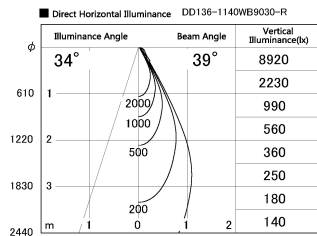

Item no. DD136-1140WB9030-R

Series Name: Cledy versa R-G
(DD136-AG-R)

White Reflector

Installation	Recessed mount
Type	Extra high-efficiency adjustable downlight : Antiglare
Fixture wattage	10.5W
Beam angle	40 deg
Color Temp.	3000K
CRI	Ra>90
Luminous	945 lm
Body	Die-cast aluminum alloy
Body finish	N/A
Trim finish	Black
Reflector finish	White
IP Rate	IP20
Light source	COB module
Input Voltage	AC220~240V
Dimming Type	Non-Dimmable
Certificate	CE, CCC
Cut Hole	100mm