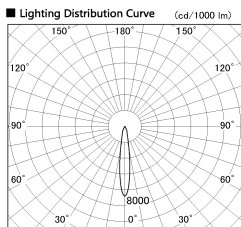

Item no. DD136-0815WB9030-R

Series Name: Cledy versa R-G
(DD136-AG-R)

White Reflector

Installation	Recessed mount
Type	Extra high-efficiency adjustable downlight : Antiglare
Fixture wattage	7.5W
Beam angle	16deg
Color Temp.	3000K
CRI	Ra>90
Luminous	585 lm
Body	Die-cast aluminum alloy
Body finish	N/A
Trim finish	Black
Reflector finish	White
IP Rate	IP20
Light source	COB module
Input Voltage	AC220~240V
Dimming Type	Non-Dimmable
Certificate	CE, CCC
Cut Hole	100mm