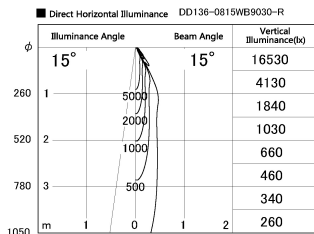

Item no. DD136-0815WB9030-R

Series Name: Cledy versa R-G
(DD136-AG-R)

White Reflector

Installation	Recessed mount
Type	Extra high-efficiency adjustable downlight : Antiglare
Fixture wattage	7.5W
Beam angle	16deg
Color Temp.	3000K
CRI	Ra>90
Luminous	585 lm
Body	Die-cast aluminum alloy
Body finish	N/A
Trim finish	Black
Reflector finish	White
IP Rate	IP20
Light source	COB module
Input Voltage	AC220~240V
Dimming Type	Non-Dimmable
Certificate	CE, CCC
Cut Hole	100mm